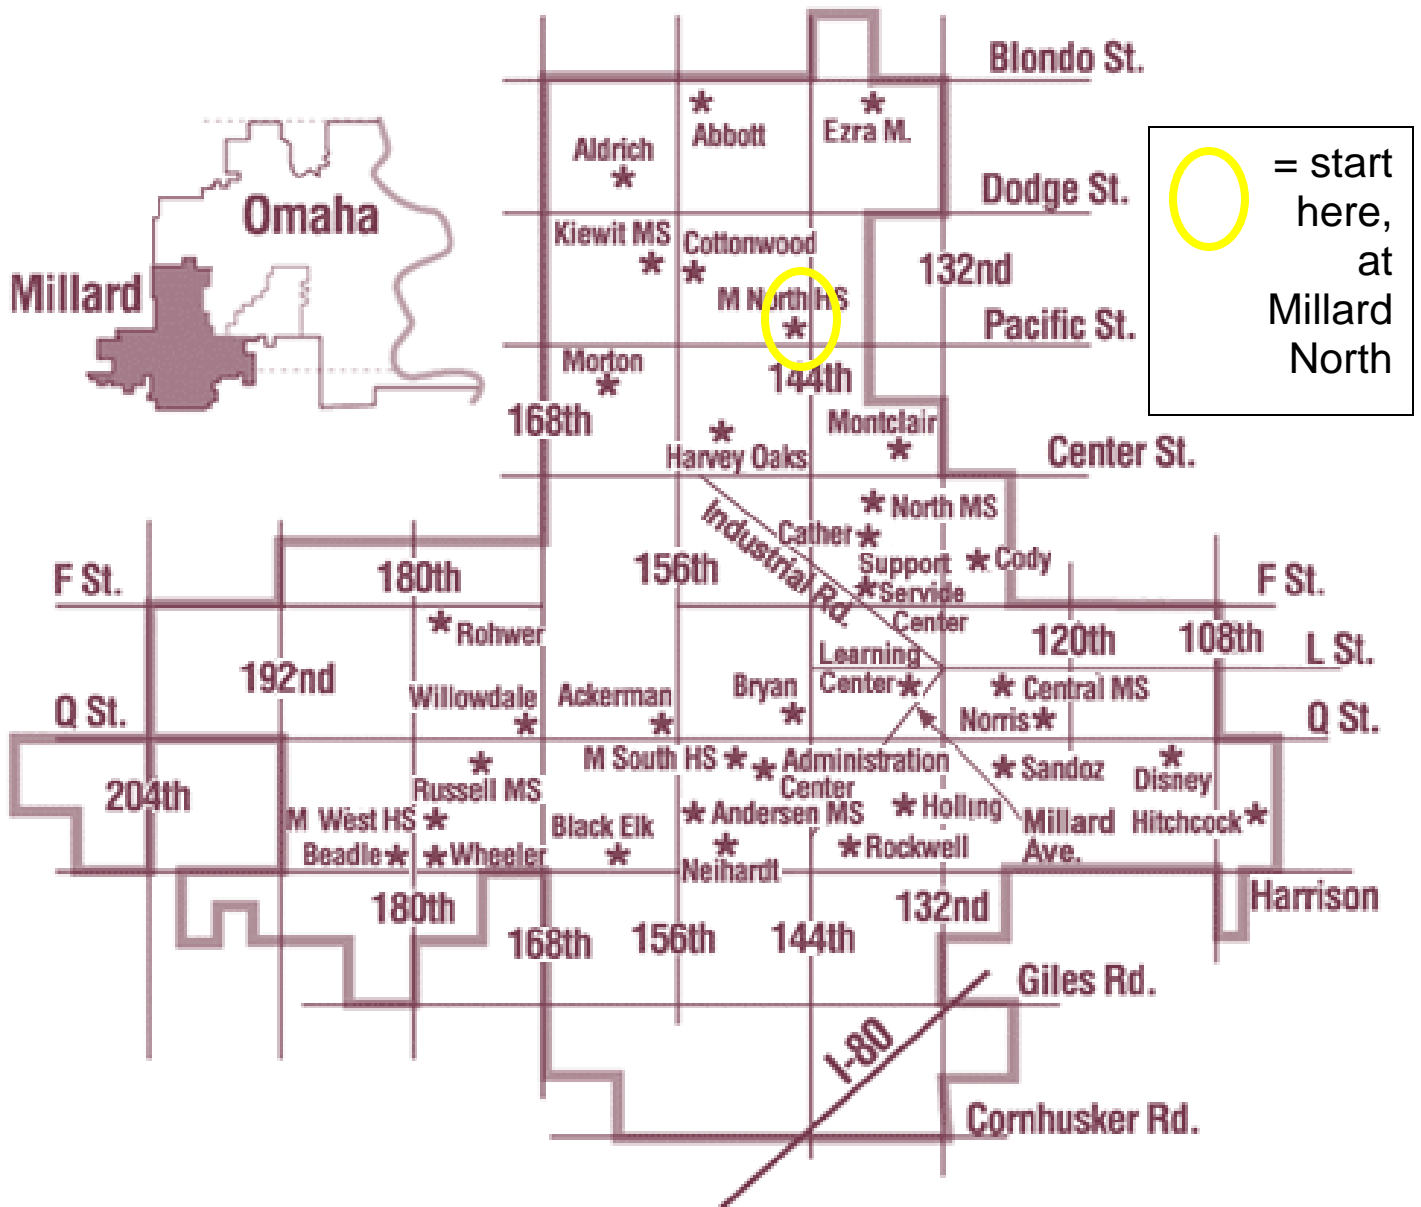

Driving directions to elementary schools
All start at Millard North

Cather Elementary (402) 715-1315

3030 S. 139th Plz
Omaha, NE
68144

Distance: 1.89 miles

Total Estimated Time: 3 minutes

Directions

1. Start out going SOUTH on S 144TH ST toward PACIFIC ST. 1.2 mi [Map](#) | [Avoid](#)
2. Turn LEFT onto W CENTER RD/NE-38 E. 0.5 mi [Map](#) | [Avoid](#)
3. Turn RIGHT onto S 139TH ST. 0.0 mi [Map](#) | [Avoid](#)
4. S 139TH ST becomes S 139TH PLZ. 0.1 mi [Map](#) | [Avoid](#)
5. 3030 S 139TH PLZ is on the RIGHT.

Cottonwood Elementary (402) 715-1390

615 Piedmont Dr
Omaha, NE
68154-2731 US

Distance: 2.65 miles

Total Estimated Time: 5 minutes

Directions

1. Start out going NORTH on S 144TH ST toward MONSKY DR. 0.6 miles
2. Make a U-TURN at MONSKY DR onto S 144TH ST. 0.7 miles
3. Turn RIGHT onto PACIFIC ST. 0.8 miles
4. Turn RIGHT onto S 155TH ST. <0.1 miles
5. Turn LEFT onto PIEDMONT DR. 0.3 miles
6. End at 615 Piedmont Dr, Omaha, NE 68154-2731 US

Harvey Oaks Elementary (402) 715-1386

15228 Shirley St
Omaha, NE
68144-1970 US

Distance: 2.90 miles

Total Estimated Time: 6 minutes

Directions

1. Start out going NORTH on S 144TH ST toward MONSKY DR. 0.6 miles
2. Make a U-TURN at MONSKY DR onto S 144TH ST. 1.4 miles
3. Turn RIGHT onto HARVEY OAKS AVE. 0.4 miles
4. HARVEY OAKS AVE becomes SHIRLEY ST. 0.3 miles
5. End at 15228 Shirley St, Omaha, NE 68144-1970 US

Montclair Elementary (402) 715-1295

2405 S 138th St
Omaha, NE
68144-2449 US

Distance: 3.21 miles

Total Estimated Time: 6 minutes

Directions

1. Start out going NORTH on S 144TH ST toward MONSKY DR. 0.6 miles
2. Make a U-TURN at MONSKY DR onto S 144TH ST. 1.7 miles
3. Turn LEFT onto W CENTER RD/NE-38 E. 0.4 miles
4. Turn LEFT onto S 139TH ST. 0.1 miles
5. Turn LEFT onto S 138TH ST. 0.1 miles
6. End at 2405 S 138th St, Omaha, NE 68144-2449 US